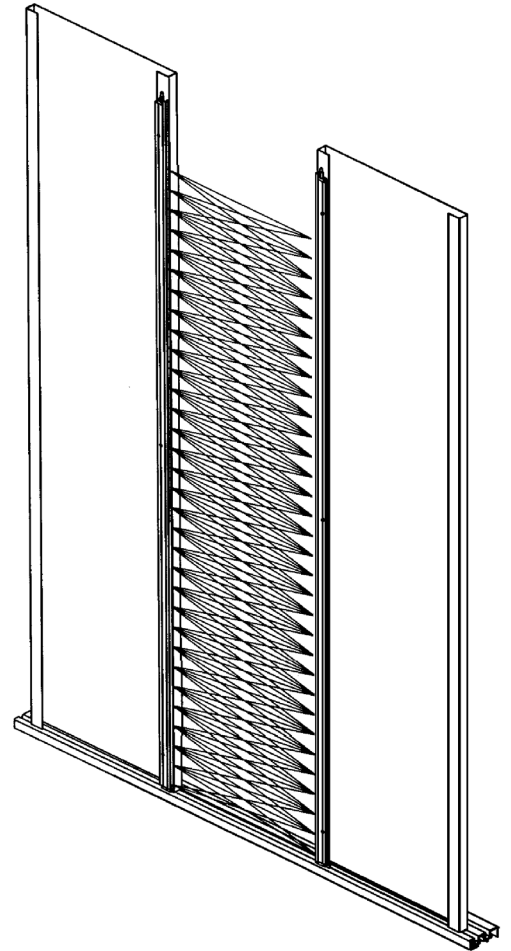

125 Ricefield Lane
Hauppauge, NY 11788
Phone: 631 864-3699 • 800 527-9156
Website: www.januselevator.com
E-mail: sales@januselevator.com

JANUS A HALMA COMPANY