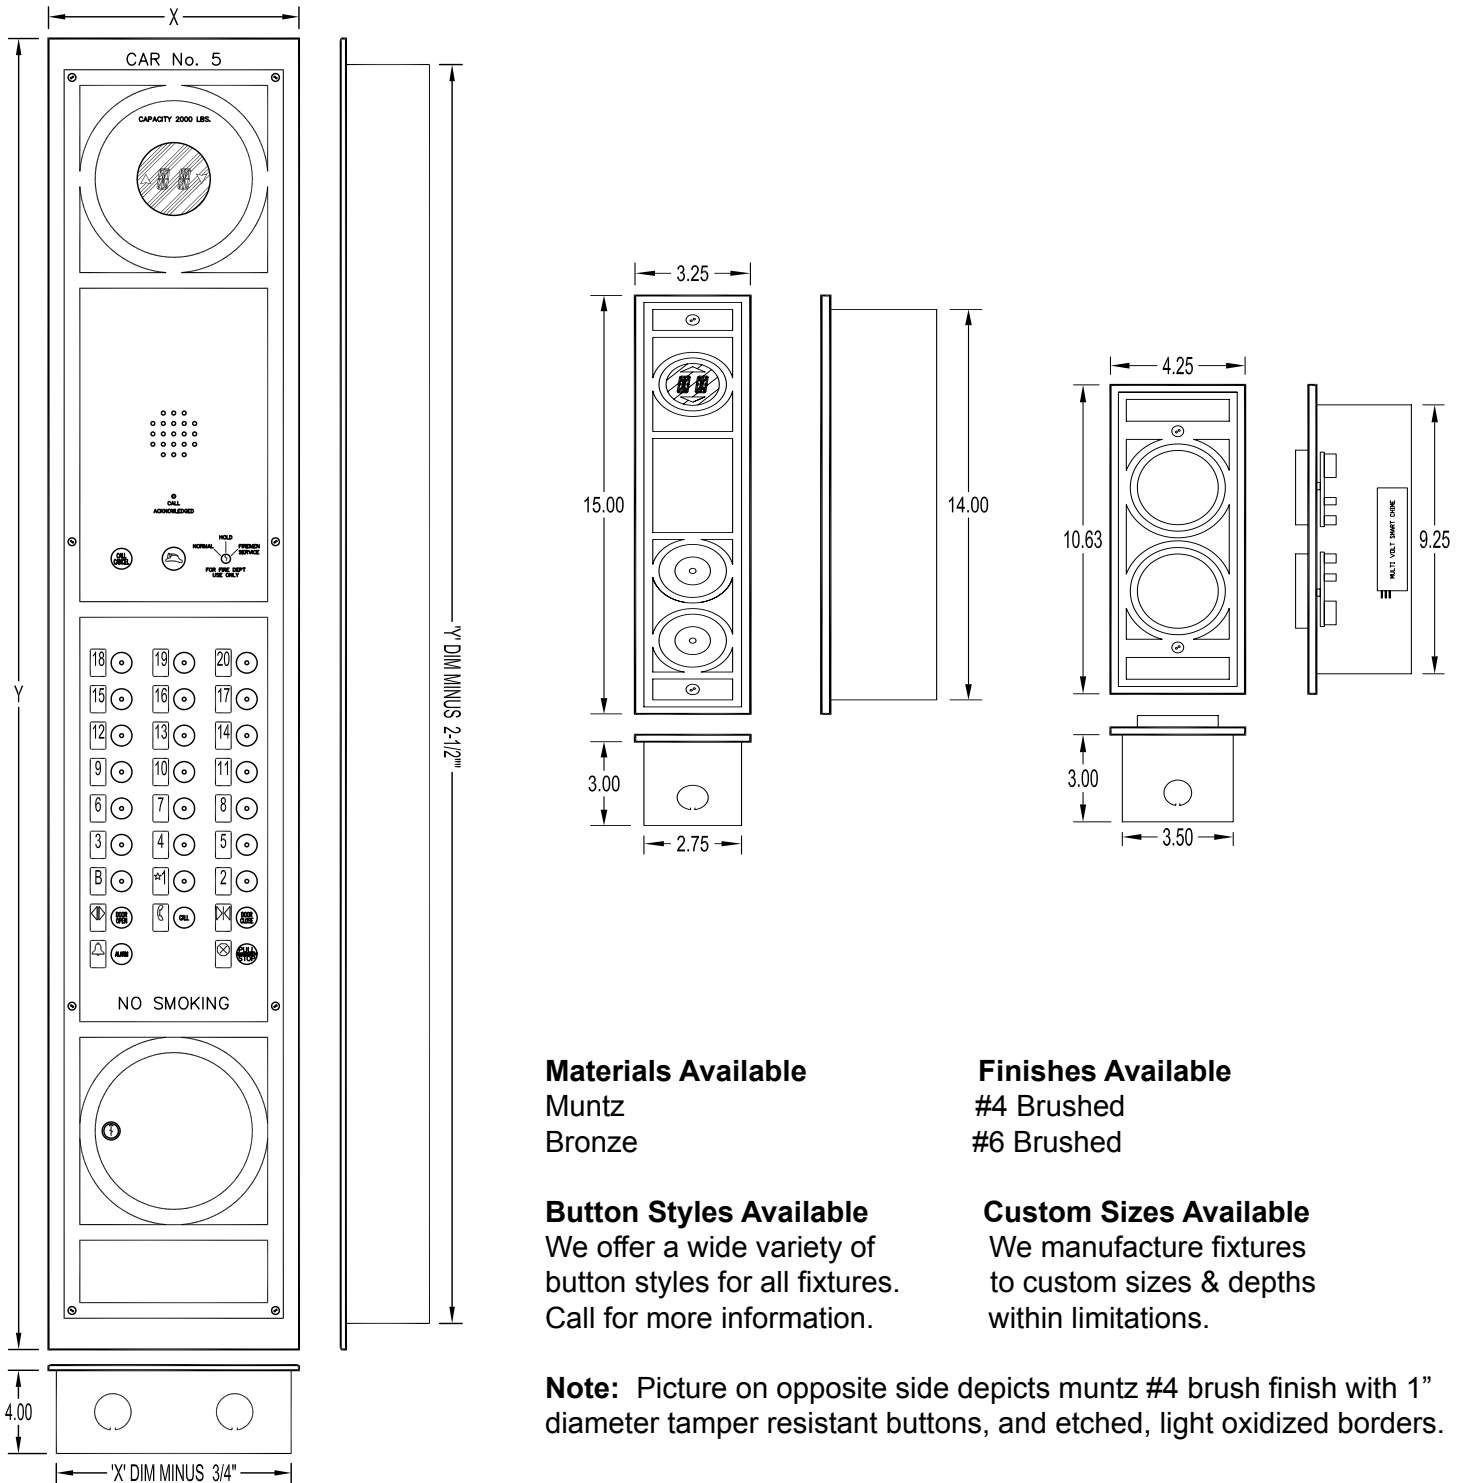

Monitor Controls

Ambassador Series

Ambassador Series

The Ambassador Series, with its etched geometric styling, compliments any stylish decor while creating a unique look.

Janus Elevator Products Inc.

Materials Available