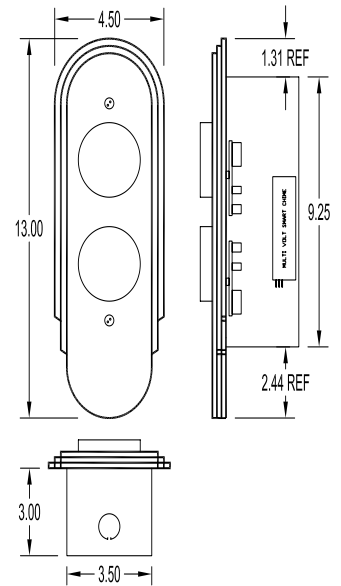

Janus Elevator Products Inc.

Materials Available

Stainless Steel
Muntz
Bronze

Finishes Available

#4 Brushed
#6 Brushed
#8 Mirror
Oxidized

Button Styles Available

We offer a wide variety of button styles for all fixtures.
Call for more information.

Custom Sizes Available

Monitor Controls will manufacture fixtures to custom sizes & depths within limitations.

Note: Picture on opposite side depicts muntz #4 brush finish with 1" diameter tamper resistant buttons.