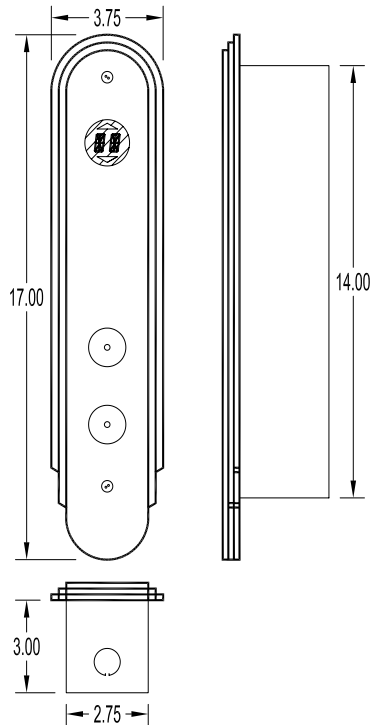

Janus Elevator Products Inc.

Materials Available

Stainless Steel
Muntz
Bronze

Finishes Available

#4 Brushed
#6 Brushed
#8 Mirror
Oxidized

Button Styles Available

We offer a wide variety of button styles for all fixtures.
Call for more information.

Custom Sizes Available

Monitor Controls will manufacture fixtures to custom sizes & depths within limitations.

Note: Picture on opposite side depicts muntz #4 brush finish with 1" diameter tamper resistant buttons.