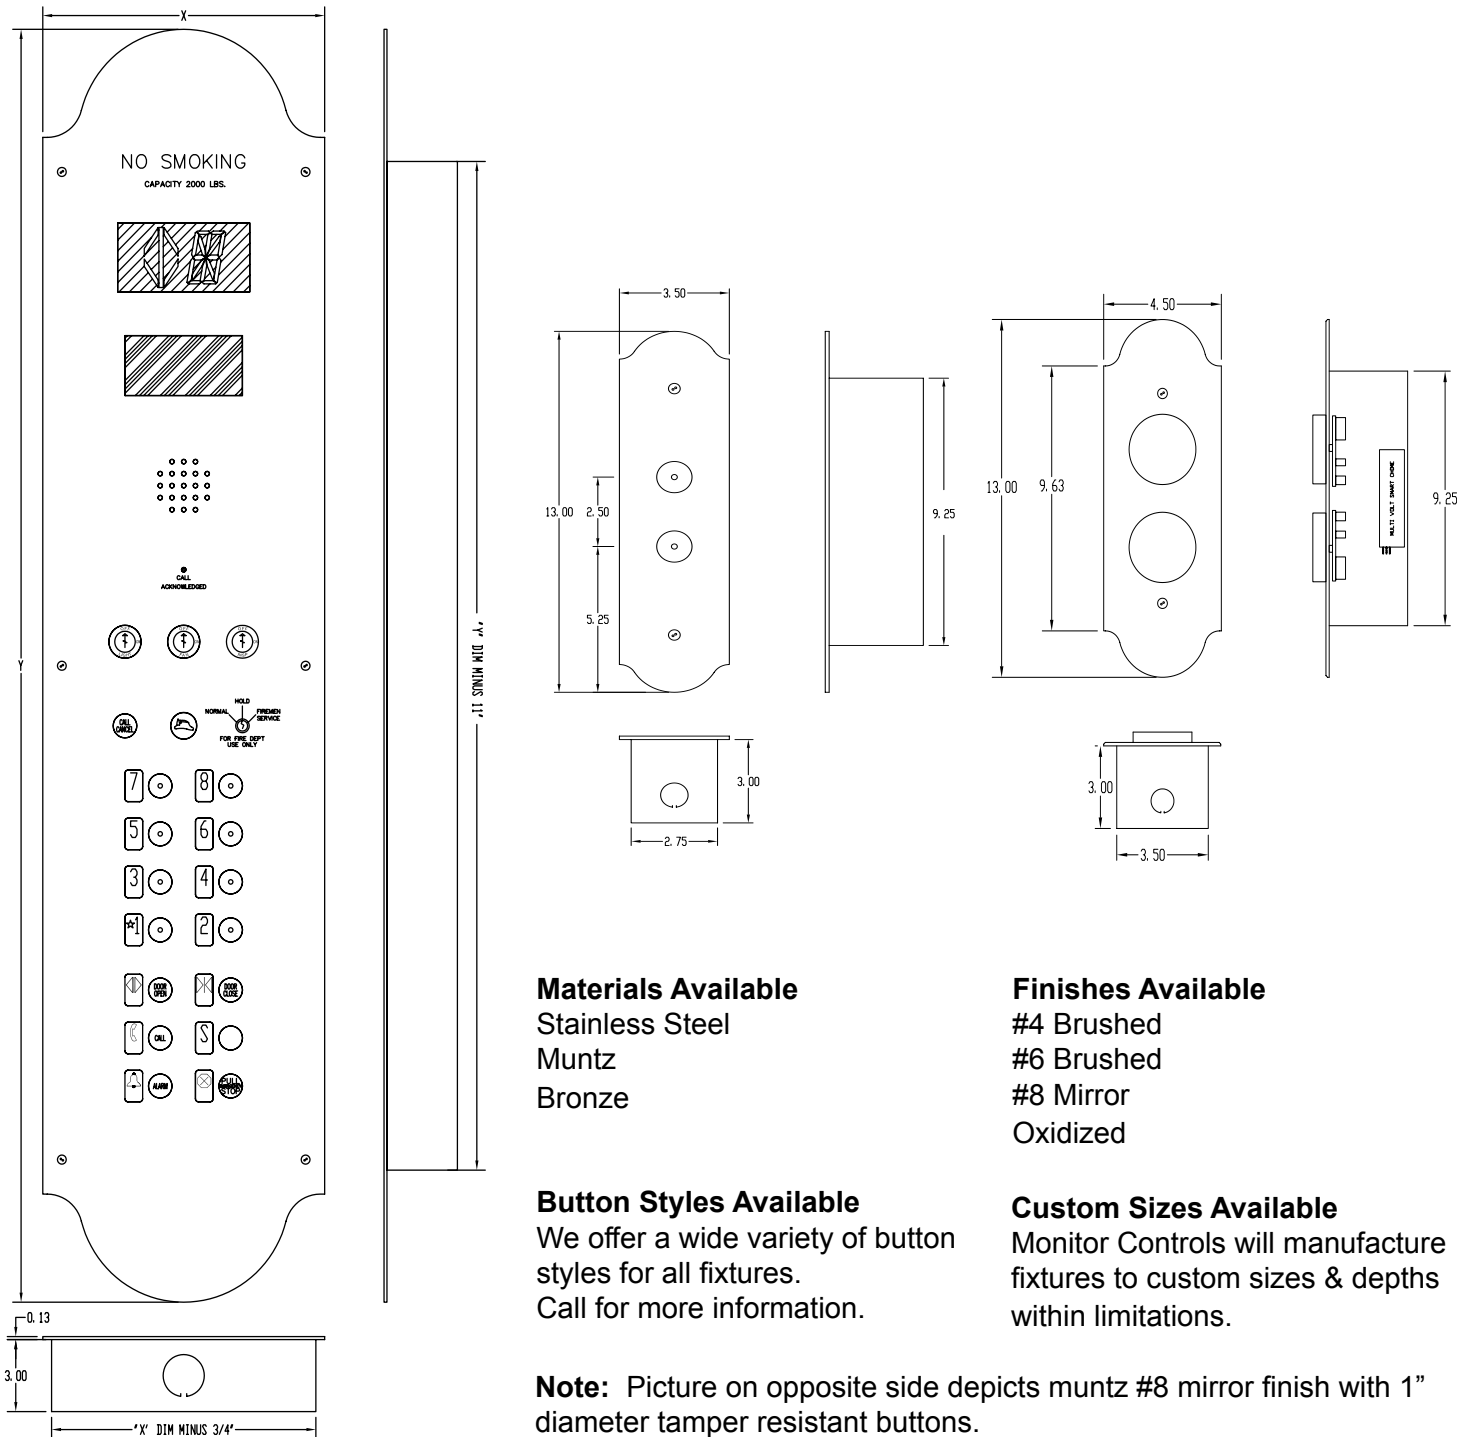

Monitor Controls

Imperial Series

Imperial Series

The Imperial Series provides the look of old world styling while still maintaining a sophisticated charm.

Janus Elevator Products Inc.

Materials Available

Stainless Steel
Muntz
Bronze

Note: Picture on opposite side depicts muntz #8 mirror finish with 1" diameter tamper resistant buttons.

125 Ricefield Lane
Hauppauge, NY 11788
Phone: 631-543-4334 Toll Free: 877-849-4334
Website: www.januselevator.com
E-mail: fixtures@januselevator.com