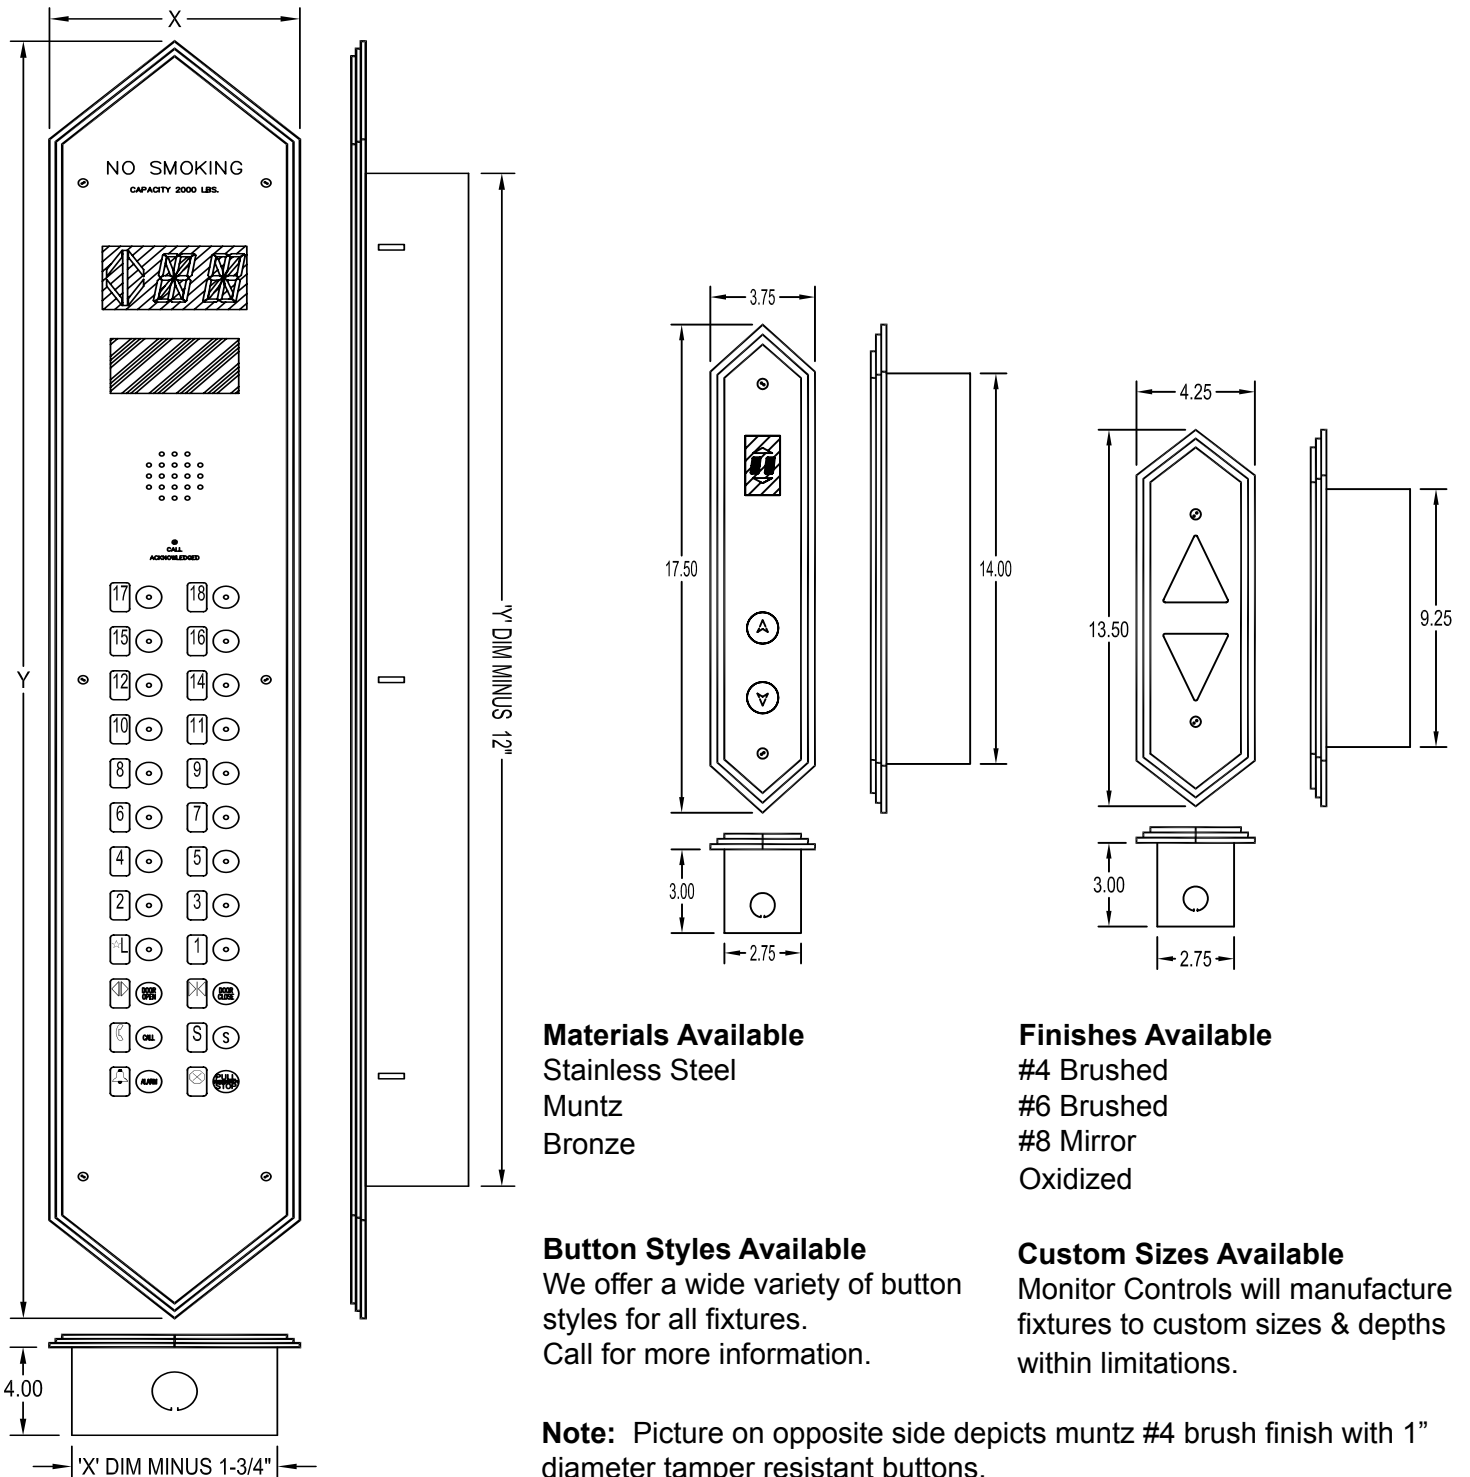

Monitor Controls

Pinnacle Series

Pinnacle Series

The Pinnacle Series incorporates three 1/8" thick layers stacked to give the appearance of old style elegance. The triangular top and bottom allow this series to be used in the narrowest of returns.

Custom Sizes Available

Monitor Controls will manufacture fixtures to custom sizes & depths within limitations.

Note: Picture on opposite side depicts muntz #4 brush finish with 1" diameter tamper resistant buttons.